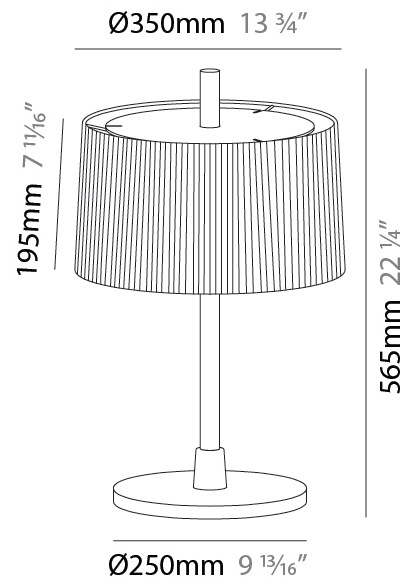

PROJECT	
TYPE	
SPECIFIER	
QUANTITY	
DATE	

LINOOD PORTABLE

D94074

base number

1. To build a product code in our configurator select the specify button on the base model # product page
2. To build a manual product code on this datasheet choose from the options listed below in blue font and add the suffix to the base model #

GENERAL

Series: Linoood
Partner: Milan
Division: Design
Installation: Portable
Product Type: Table
Mounting Location: Table
Light Distribution: Direct / Indirect

PHYSICAL

Shape: Abstract
Diameter (mm): 350
Diameter (in): 13 3/4
Height (mm): 565
Height (in): 22 1/4
Diffuser: Pleated Translucent Shade
Fixture Material: Oak Wood
Cable Details: 2100mm / 82 11/16"
Upon Request: Bolt Down

ELECTRICAL

Number of Lamps: 2
Lamp Type: LED Retrofit
Bulb Included: Bulb Not Included
Total Output Wattage (W): 24
Max. Wattage Per Lamp (W): 12
Lamp Base: E26
Input Voltage (V): 120
Upon Request: 277Vac / GU24

LED

OPTICAL

RATINGS AND CERTIFICATIONS

Certified By: CSA Certified to UL and CSA Standards
IP rating: IP20