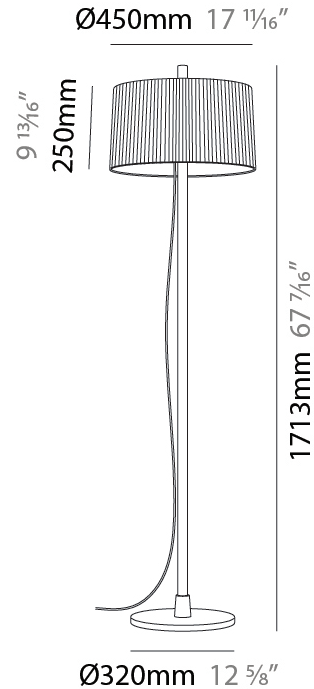

PROJECT	
TYPE	
SPECIFIER	
QUANTITY	
DATE	

LINOOD PORTABLE

D94072

base number

1. To build a product code in our configurator select the specify button on the base model # product page
2. To build a manual product code on this datasheet choose from the options listed below in blue font and add the suffix to the base model #

GENERAL

Series: Linoood
Partner: Milan
Division: Design
Installation: Portable
Product Type: Floor
Mounting Location: Floor
Light Distribution: Direct / Indirect

PHYSICAL

Shape: Abstract
Diameter (mm): 450
Diameter (in): 17 13/16
Height (mm): 1713
Height (in): 67 7/16
Weight (kg): 5.9
Weight (lbs): 12.999
Diffuser: Pleated Translucent Shade
Fixture Material: Oak Wood
Cable Details: 3000mm / 118 1/8"
Upon Request: Bolt Down

ELECTRICAL

Number of Lamps: 3
Lamp Type: LED Retrofit
Bulb Included: Bulb Not Included
Total Output Wattage (W): 36
Max. Wattage Per Lamp (W): 12
Lamp Base: E26
Input Voltage (V): 120
Upon Request: 277Vac / GU24

LED

OPTICAL

RATINGS AND CERTIFICATIONS

Certified By: CSA Certified to UL and CSA Standards
IP rating: IP20