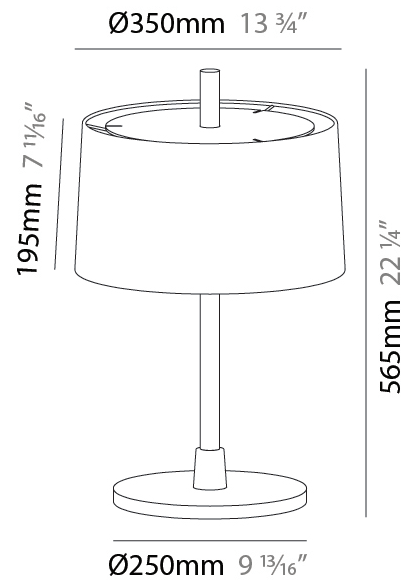

PROJECT
TYPE
SPECIFIER
QUANTITY
DATE

LINOOD PORTABLE

D94073

base number

1. To build a product code in our configurator select the specify button on the base model # product page
2. To build a manual product code on this datasheet choose from the options listed below in blue font and add the suffix to the base model #

GENERAL

Series: Linoood
Partner: Milan
Division: Design
Installation: Portable
Product Type: Table
Mounting Location: Table
Light Distribution: Direct / Indirect

PHYSICAL

Shape: Abstract
Diameter (mm): 350
Diameter (in): 13 3/4
Height (mm): 565
Height (in): 22 1/4
Diffuser: Linen Shade
Fixture Material: Oak Wood
Cable Details: 2100mm / 82 11/16"
Upon Request: Bolt Down

ELECTRICAL

Number of Lamps: 2
Lamp Type: LED Retrofit
Bulb Included: Bulb Not Included
Total Output Wattage (W): 24
Max. Wattage Per Lamp (W): 12
Lamp Base: E26
Input Voltage (V): 120
Upon Request: 277Vac / GU24

LED

OPTICAL

RATINGS AND CERTIFICATIONS

Certified By: CSA Certified to UL and CSA Standards
IP rating: IP20